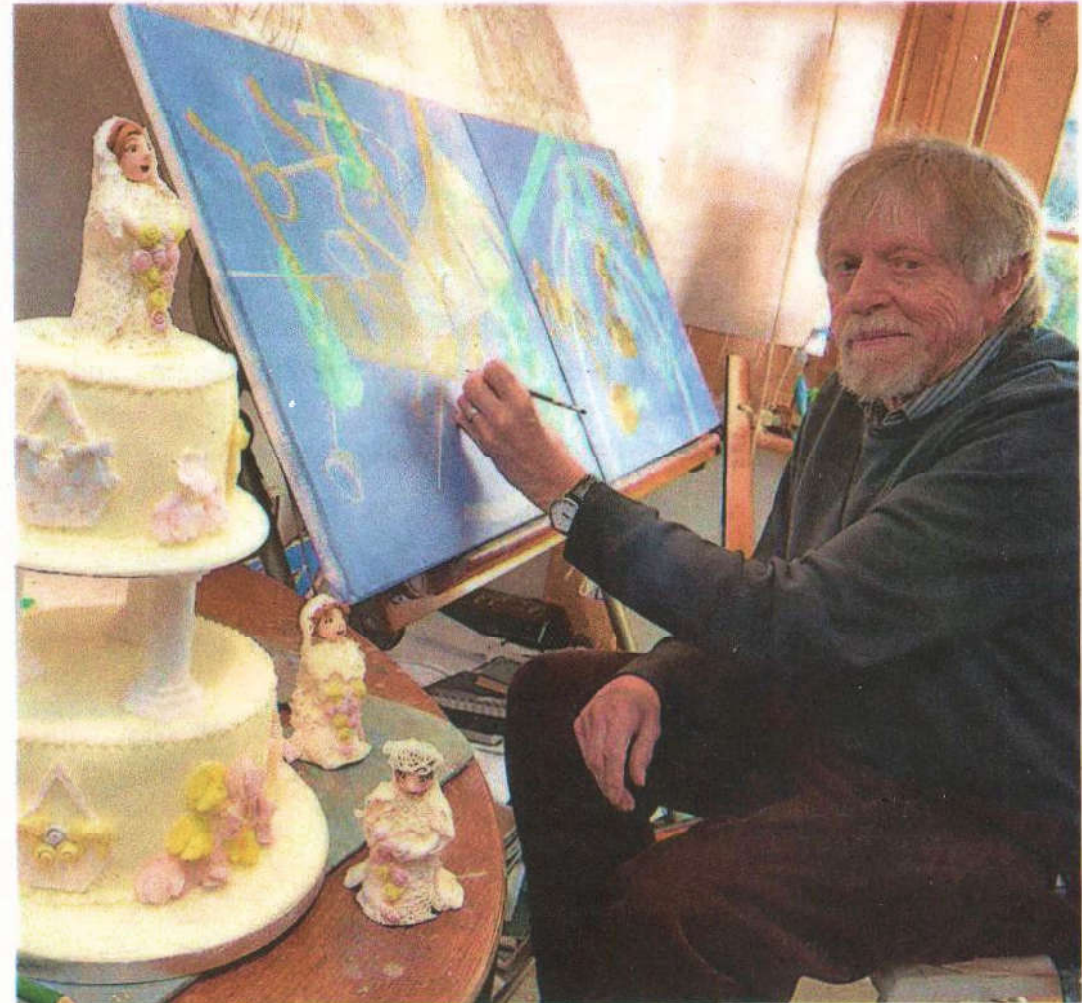

■ Ely Artist Ted Coney, preparing for his new exhibition,

Pictures: HELEN DRAKE