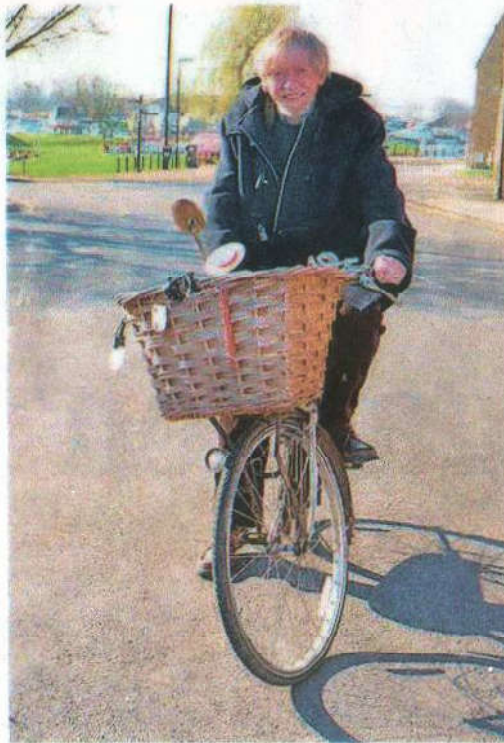

All his paintings are about family life and family relationships and Ted has been working on the same theme for nearly 50 years.

"Don't worry, I only talk about seven paintings on each tour," said Ted. "Each tour lasts about an hour and begins with a short film to introduce the work and ends in the studio to see the latest painting in progress."

This year's painting, entitled 'Bicycle Thieves', is about marriage and the changing attitudes to it since the Second World War.

Ted made drawings of his 1940 bicycle and uses it in a symbolic way in the painting. He has owned the same bicycle for the last 40 years and still uses it to travel to work.

"It did actually get stolen in Cambridge several years ago," said Ted. "But after five days I managed to track it down."

The bicycle is also going to be featured on Cambridge TV, in a film

being made about Ted's work as one of six arts programmes to be shown in the near future.